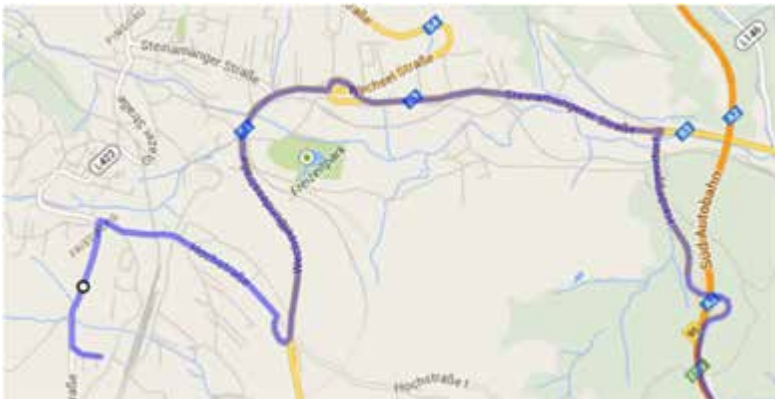

Route map

Office | Show room

Address

Infra Evolution GmbH
Michael-Thonet-Straße 6
8240 Friedberg

Directions

- Leave the motorway at exit PINGGAU-FRIEDBERG
- At the roundabout take the third exit towards FRIEDBERG (B263)
- After 2 km turn slightly right and change to the federal road B54 towards Graz
- After about 2 km leave the B54 at exit FRIEDBERG (at car dealer 'LIND')
- After about 200 m turn left (at car dealer 'Renault JESCH')
- After 1 km along Grazerstraße turn left towards Dechantskirchen (at 'Elektro Unterwieser')
- After 700 m turn left and follow the sign 'Infra-Evolution'
- After 200 m turn left at the sign 'Expedit'
- The premises of Infra Evolution are in the left building with the loading ramps